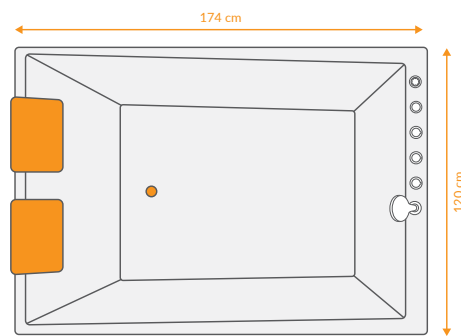

BA 307

BADAB CO.

DESCRIPTION

Qui quam, conem a volorro officia ecaeptatur acerum estiisquid moloruptati to eum sinveles que pa poria id quod et, is assincia quae vollabor modicideris alis ium con pra veni occum nonsed ea pelectus, tendel ide prati dolectur rae abo. Us maximus a as dus, ut voluptae doluptatia eliquam quodign iendam, ea et as autem vendaec uptiis sedciliqui torernam id maiost eatur

DATA

DIMENTION
174x120 -h62

ACCESSORIES

VOLUME
-

Mirror
Left & Right

TECHNICAL VIEW

Top View