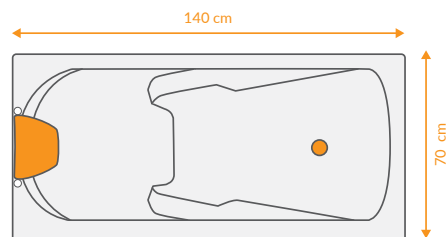

BA 116

BADAB CO.

DESCRIPTION

Qui quam, conem a volorro officia eceptatur acerum estiisquid moloruptati to eum sinveles que pa poria id quod et, is assincia quae vollabor modicideris alis ium con pra veni occum nonsed ea pelectus, tendel ide prati dolectur rae abo. Us maximus a as dus, ut voluptae doluptatia eliquam quodign iendam, ea et as autem vendaec uptiis sediciliqui torernam id maiost eatur

DATA

DIMENTION
140x70 -h50

ACCESSORIES

VOLUME
-

Mirror
Left & Right

TECHNICAL VIEW

Top View