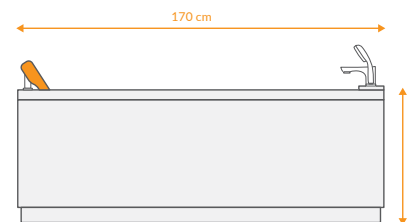

BA 117

BADAB CO.

DESCRIPTION

Qui quam, conem a volorro officia ecaeptatur acerum estiisquid moloruptati to eum sinveles que pa poria id quod et, is assincia quae vollabor modicideris alis ium con pra veni occum nonsed ea pelectus, tendel ide prati dolectur rae abo. Us maximus a as dus, ut voluptae doluptatia eliquam quodign iendam, ea et as autem vendaec uptiis sediciliqui torernam id maiost eatur

DATA

DIMENTION
170.x80 -h62

ACCESSORIES

VOLUME
-

Mirror
Left

TECHNICAL VIEW

Front View