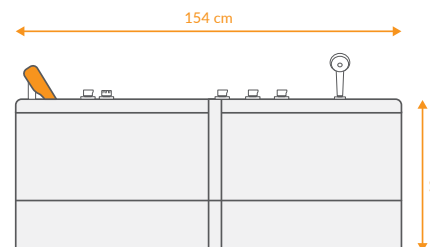

BA 102

BADAB CO.

DESCRIPTION

Qui quam, conem a volorro officia ecaeptatur acerum estiisquid moloruptati to eum sinveles que pa poria id quod et, is assincia quae vollabor modicideris alis ium con pra veni occum nonsed ea pelectus, tendel ide prati dolectur rae abo. Us maximus a as dus, ut voluptae doluptatia eliquam quodign iendam, ea et as autem vendaec uptiis sedciliqui torernam id maiost eatur

DATA

DIMENTION
154x84 -h60

ACCESSORIES

VOLUME
-

Mirror
Right

TECHNICAL VIEW

Front View