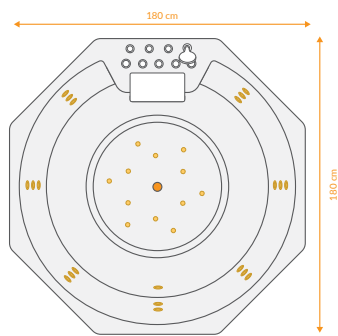

BA 402

BADAB CO.

DESCRIPTION

Qui quam, conem a volorro officia ecaeptatur acerum estiisquid moloruptati to eum sinveles que pa poria id quod et, is assincia quae vollabor modicideris alis ium con pra veni occum nonsed ea pelectus, tendel ide prati dolectur rae abo. Us maximus a as dus, ut voluptae doluptatia eliquam quodign iendam, ea et as autem vendaec uptiis sediciliqui torernam id maiost eatur

DATA

DIMENTION
180x180 -h105

ACCESSORIES
 VOLUME
 -

Mirror
Left & Right

TECHNICAL VIEW

Top View