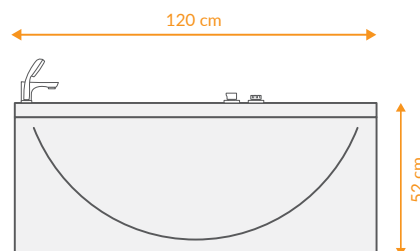

## DATA

 DIMENTION  
120x70 - h52

 ACCESSORIES  

 VOLUME  
-

 Mirror  
Left & Right

## TECHNICAL VIEW

Real View

Top View

Front View