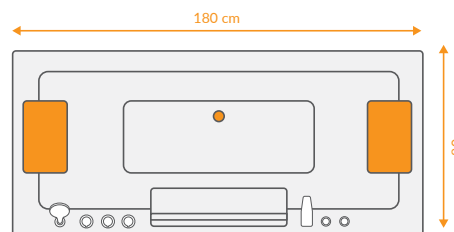

BA 306

BADAB CO.

DESCRIPTION

Qui quam, conem a volorro officia ecaeptatur acerum estiisquid moloruptati to eum sinveles que pa poria id quod et, is assincia quae vollabor modicideris alis ium con pra veni occum nonsed ea pelectus, tendel ide prati dolectur rae abo. Us maximus a as dus, ut voluptae doluptatia eliquam quodign iendam, ea et as autem vendaec uptiis sedciliqui torernam id maiost eatur

DATA

DIMENTION
180x80 -h62

ACCESSORIES

VOLUME
-

Mirror
Left & Right

TECHNICAL VIEW

Top View