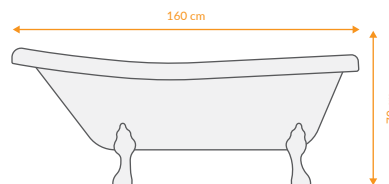

CLASSIC

BADAB CO.

DESCRIPTION

Qui quam, conem a volorro officia ecaeptatur acerum estiisquid moloruptati to eum sinveles que pa poria id quod et, is assincia quae vollabor modicideris alis ium con pra veni occum nonsed ea pelectus, tendel ide prati dolectur rae abo. Us maximus a as dus, ut voluptae doluptatia eliquam quodign iendam, ea et as autem vendaec uptiis sediciliqui torernam id maiost eatur

DATA

DIMENTION
160x70 -h70

ACCESSORIES

VOLUME
-

Mirror
-

TECHNICAL VIEW

Front View