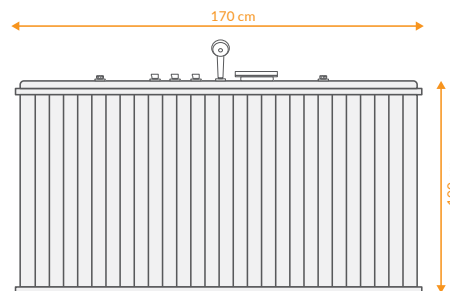

BA 401

BADAB CO.

DESCRIPTION

Qui quam, conem a volorro officia ecaeptatur acerum estiisquid moloruptati to eum sinveles que pa poria id quod et, is assincia quae vollabor modicideris alis ium con pra veni occum nonsed ea pelectus, tendel ide prati dolectur rae abo. Us maximus a as dus, ut voluptae doluptatia eliquam quodiam iendam, ea et as autem vendaec uptiis sediciliqui torernam id maiost eatur

DATA

DIMENTION
170x170 -h100

ACCESSORIES
 VOLUME
 -

Mirror
Left & Right

TECHNICAL VIEW

Front View