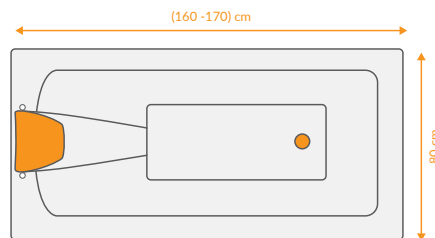

## DATA

 DIMENTION  
(160-170)x80 -h65

 ACCESSORIES  

 VOLUME  
-

 Mirror  
Left & Right

## TECHNICAL VIEW

Real View

Top View

Front View