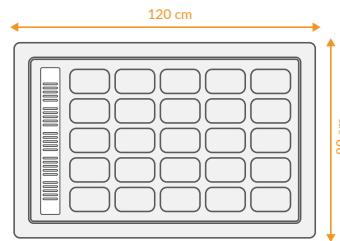

USH 120x80

BADAB CO.

DESCRIPTION

Qui quam, conem a volorro officia eceptatur acerum estiisquid moloruptati to eum sinveles que pa poria id quod et, is assincia quae vollabor modicideris alis ium con pra veni occum nonsed ea pelectus, tendel ide prati dolectur rae abo. Us maximus a as dus, ut voluptae doluptatia eliquam quodign iendam, ea et as autem vendaec uptiis sedciliqui torernam id maiost eatur

DATA

DIMENTION
120X80

ACCESSORIES

VOLUME
-

Mirror
-

TECHNICAL VIEW

Top View