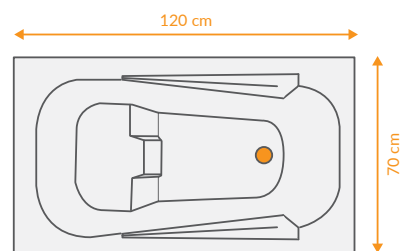

## DATA

 DIMENTION  
120x70 - h52

 ACCESSORIES  

 VOLUME  
-

 Mirror  
Left & Right

## TECHNICAL VIEW

Real View

Top View

Front View

## DATA

 DIMENTION  
90x90 -h48

 ACCESSORIES  
 VOLUME  
 -

 Mirror  
-