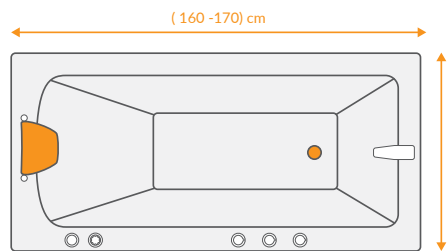

BA 115

BADAB CO.

DESCRIPTION

Qui quam, conem a volorro officia ecaeptatur acerum estiisquid moloruptati to eum sinveles que pa poria id quod et, is assincia quae vollabor modicideris alis ium con pra veni occum nonsed ea pelectus, tendel ide prati dolectur rae abo. Us maximus a as dus, ut voluptae doluptatia eliquam quodign iendam, ea et as autem vendaec uptiis sedciliqui torernam id maiost eatur

DATA

DIMENTION
(170-160)x80 -h62

ACCESSORIES

VOLUME
-

Mirror
Left & Right

TECHNICAL VIEW

Top View