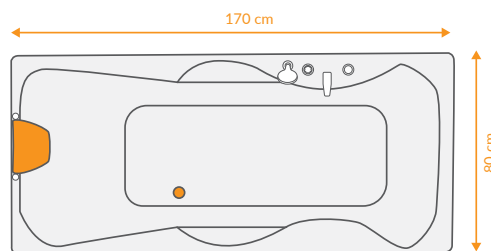

## DATA

 DIMENTION  
170x80 -h62

 ACCESSORIES  

 VOLUME  
-

 Mirror  
Left & Right

## TECHNICAL VIEW

Real View

Top View

Front View