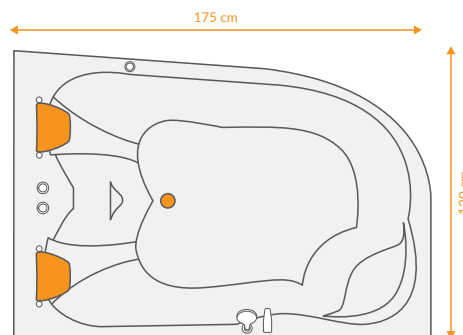

BA 301

BADAB CO.

DESCRIPTION

Qui quam, conem a volorro officia ecaeptatur acerum estiisquid moloruptati to eum sinveles que pa poria id quod et, is assincia quae vollabor modicideris alis ium con pra veni occum nonsed ea pelectus, tendel ide prati dolectur rae abo. Us maximus a as dus, ut voluptae doluptatia eliquam quodign iendam, ea et as autem vendaec uptiis sediciliqui torernam id maiost eatur

DATA

DIMENTION
175x120 -h70

ACCESSORIES

VOLUME
-

Mirror
Left & Right

TECHNICAL VIEW

Top View