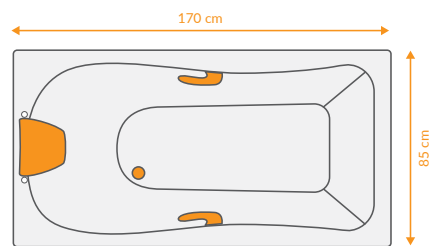

## DATA

 DIMENTION  
164x80-h60

 ACCESSORIES  

 VOLUME  
-

 Mirror  
Left & Right

## DATA

 DIMENTION  
(160-170)x80 -h65

 ACCESSORIES  

 VOLUME  
-

 Mirror  
Left & Right

## DATA

 DIMENTION  
170x85 -h65

 ACCESSORIES  

 VOLUME  
-

 Mirror  
Left & Right

## TECHNICAL VIEW

Real View

Top View

Front View