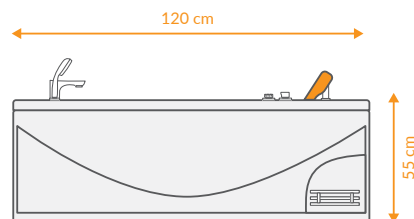

BA 204

BADAB CO.

DESCRIPTION

Qui quam, conem a volorro officia ecaeptatur acerum estiisquid moloruptati to eum sinveles que pa poria id quod et, is assincia quae vollabor modicideris alis ium con pra veni occum nonsed ea pelectus, tendel ide prati dolectur rae abo. Us maximus a as dus, ut voluptae doluptatia eliquam quodign iendam, ea et as autem vendaec uptiis sediciliqui torernam id maiost eatur

DATA

DIMENTION
120x120 -h55

ACCESSORIES

VOLUME
-

Mirror
-

TECHNICAL VIEW

Front View