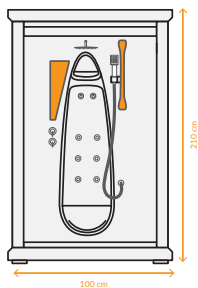

SONA 01

BADAB CO.

DESCRIPTION

Qui quam, conem a volorro officia ecaeptatur acerum estiisquid moloruptati to eum sinveles que pa poria id quod et, is assincia quae vollabor modicideris alis ium con pra veni occum nonsed ea pelectus, tendel ide prati dolectur rae abo. Us maximus a as dus, ut voluptae doluptatia eliquam quodiam iendam, ea et as autem vendaec uptiis sediciliqui torernam id maiost eatur

DATA

DIMENTION
170X100 -h210

ACCESSORIES

VOLUME
-

Mirror
-

TECHNICAL VIEW

Front View