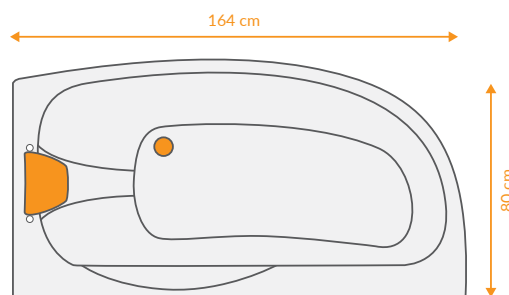

## DATA

 DIMENTION  
120x70 - h52

 ACCESSORIES  

 VOLUME  
-

 Mirror  
Left & Right

## DATA

 DIMENTION  
90x90 -h48

 ACCESSORIES  
 VOLUME  
 -

 Mirror  
-

## DATA

 DIMENTION  
164x80-h60

 ACCESSORIES  

 VOLUME  
-

 Mirror  
Left & Right

## TECHNICAL VIEW

Real View

Top View

Front View