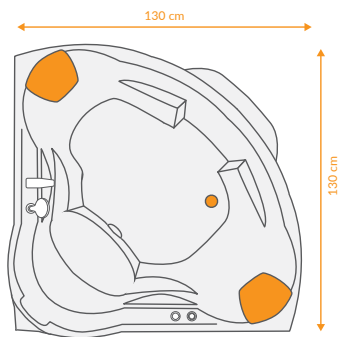

BA 203

BADAB CO.

DESCRIPTION

Qui quam, conem a volorro officia ecaeptatur acerum estiisquid moloruptati to eum sinveles que pa poria id quod et, is assincia quae vollabor modicideris alis ium con pra veni occum nonsed ea pelectus, tendel ide prati dolectur rae abo. Us maximus a as dus, ut voluptae doluptatia eliquam quodign iendam, ea et as autem vendaec uptiis sediciliqui torernam id maiost eatur

DATA

DIMENTION
130x130 -h65

ACCESSORIES
 VOLUME
 -

Mirror
-

TECHNICAL VIEW

Top View