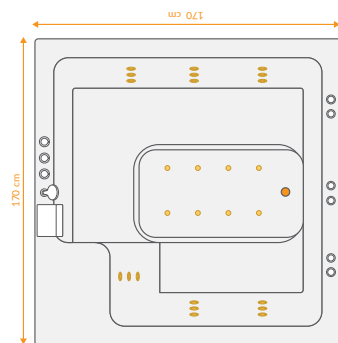

BA 401

BADAB CO.

DESCRIPTION

Qui quam, conem a volorro officia ecaeptatur acerum estiisquid moloruptati to eum sinveles que pa poria id quod et, is assincia quae vollabor modicideris alis ium con pra veni occum nonsed ea pelectus, tendel ide prati dolectur rae abo. Us maximus a as dus, ut voluptae doluptatia eliquam quodign iendam, ea et as autem vendaec uptiis sediciliqui torernam id maiost eatur

DATA

DIMENTION
170x170 -h100

ACCESSORIES
 VOLUME
 -

Mirror
Left & Right

TECHNICAL VIEW

Top View