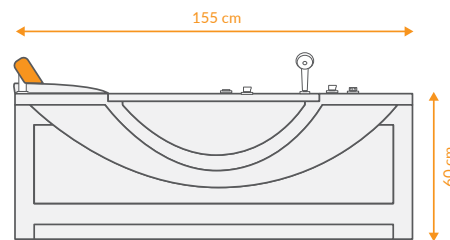

BA 109

BADAB CO.

DESCRIPTION

Qui quam, conem a volorro officia ecaeptatur acerum estiisquid moloruptati to eum sinveles que pa poria id quod et, is assincia quae vollabor modicideris alis ium con pra veni occum nonsed ea pelectus, tendel ide prati dolectur rae abo. Us maximus a as dus, ut voluptae doluptatia eliquam quodign iendam, ea et as autem vendaec uptiis sediciliqui torernam id maiost eatur

DATA

DIMENTION
155x86 -h60

ACCESSORIES

VOLUME
-

Mirror
Right

TECHNICAL VIEW

Front View