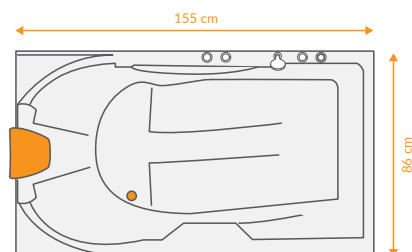

BA 109

BADAB CO.

DESCRIPTION

Qui quam, conem a volorro officia ecaeptatur acerum estiisquid moloruptati to eum sinveles que pa poria id quod et, is assincia quae vollabor modicideris alis ium con pra veni occum nonsed ea pelectus, tendel ide prati dolectur rae abo. Us maximus a as dus, ut voluptae doluptatia eliquam quodign iendam, ea et as autem vendaec uptiis sediciliqui torernam id maiost eatur

DATA

DIMENTION
155x86 -h60

ACCESSORIES

VOLUME
-

Mirror
Right

TECHNICAL VIEW

Top View