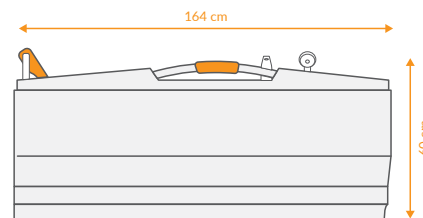

## DATA

 DIMENTION  
164x80-h60

 ACCESSORIES  

 VOLUME  
-

 Mirror  
Left & Right

## TECHNICAL VIEW

Real View

Top View

Front View