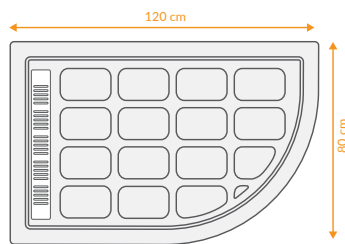

USH 120x80C

BADAB CO.

DESCRIPTION

Qui quam, conem a volorro officia ecaeptatur acerum estiisquid moloruptati to eum sinveles que pa poria id quod et, is assincia quae vollabor modicideris alis ium con pra veni occum nonsed ea pelectus, tendel ide prati dolectur rae abo. Us maximus a as dus, ut voluptae doluptatia eliquam quodign iendam, ea et as autem vendaec uptiis sedciliqui torernam id maiost eatur

DATA

DIMENTION
120X80

ACCESSORIES

VOLUME
-

Mirror
-

TECHNICAL VIEW

Top View