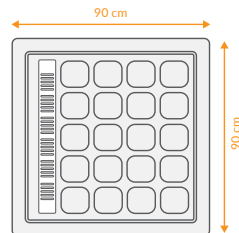

USH 90x90

BADAB CO.

DESCRIPTION

Qui quam, conem a volorro officia ecaepatur acerum estiisquid moloruptati to eum sinveles que pa poria id quod et, is assincia quae vollabor modicideris alis ium con pra veni occum nonsed ea pelectus, tendel ide prati dolectur rae abo. Us maximus a as dus, ut voluptae doluptatia eliquam quodign iendam, ea et as autem vendaec uptiis sediciliqui torernam id maiost eatur

DATA

DIMENTION
90X90

ACCESSORIES

VOLUME
-

Mirror
-

TECHNICAL VIEW

Top View