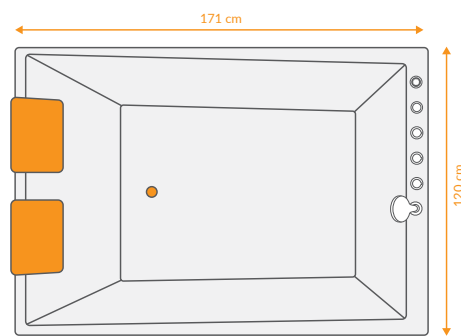

BA 308

BADAB CO.

DESCRIPTION

Qui quam, conem a volorro officia ecaeptatur acerum estiisquid moloruptati to eum sinveles que pa poria id quod et, is assincia quae vollabor modicideris alis ium con pra veni occum nonsed ea pelectus, tendel ide prati dolectur rae abo. Us maximus a as dus, ut voluptae doluptatia eliquam quodign iendam, ea et as autem vendaec uptiis sediciliqui torernam id maiost eatur

DATA

DIMENTION
171x120 -h62

ACCESSORIES

VOLUME
-

Mirror
Left & Right

TECHNICAL VIEW

Top View