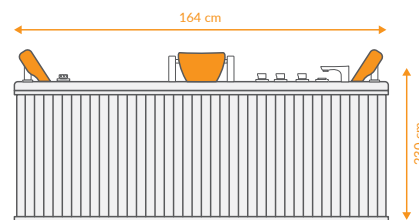

BA 303

BADAB CO.

DESCRIPTION

Qui quam, conem a volorro officia ecaeptatur acerum estiisquid moloruptati to eum sinveles que pa poria id quod et, is assincia quae vollabor modicideris alis ium con pra veni occum nonsed ea pelectus, tendel ide prati dolectur rae abo. Us maximus a as dus, ut voluptae doluptatia eliquam quodigm iendam, ea et as autem vendaec uptiis sediciliqui torernam id maiost eatur

DATA

DIMENTION
164x164 -h230

ACCESSORIES

VOLUME
-

Mirror
-

TECHNICAL VIEW

Front View