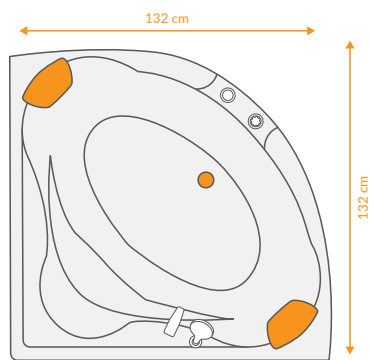

BA 202

BADAB CO.

DESCRIPTION

Qui quam, conem a volorro officia ecaeptatur acerum estisquid moloruptati to eum sinveles que pa poria id quod et, is assincia quae vollabor modicideris alis ium con pra veni occum nonsed ea pelectus, tendel ide prati dolectur rae abo. Us maximus a as dus, ut voluptae doluptatia eliquam quodign iendam, ea et as autem vendaec uptiis sediciliqui torernam id maiost eatur

DATA

DIMENTION
132x132 -h61

ACCESSORIES
 VOLUME
-

Mirror
-

TECHNICAL VIEW

Top View