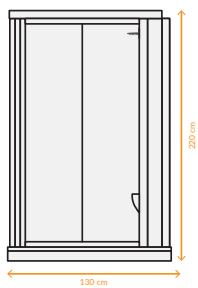

SONA 01

BADAB CO.

DESCRIPTION

Qui quam, conem a volorro officia ecaeptatur acerum estiisquid moloruptati to eum sinveles que pa poria id quod et, is assincia quae vollabor modicideris alis ium con pra veni occum nonsed ea pelectus, tendel ide prati dolectur rae abo. Us maximus a as dus, ut voluptae doluptatia eliquam quodiam iendam, ea et as autem vendaec uptiis sediciliqui torernam id maiost eatur

DATA

DIMENTION
170X100 -h210

ACCESSORIES

VOLUME
-

Mirror
-

TECHNICAL VIEW

Side View