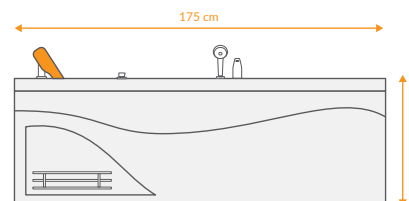

BA 301

BADAB CO.

DESCRIPTION

Qui quam, conem a volorro officia ecaeptatur acerum estiisquid moloruptati to eum sinveles que pa poria id quod et, is assincia quae vollabor modicideris alis ium con pra veni occum nonsed ea pelectus, tendel ide prati dolectur rae abo. Us maximus a as dus, ut voluptae doluptatia eliquam quodign iendam, ea et as autem vendaec uptiis sediciliqui torernam id maiost eatur

DATA

DIMENTION
175x120 -h70

ACCESSORIES

VOLUME
-

Mirror
Left & Right

TECHNICAL VIEW

Front View