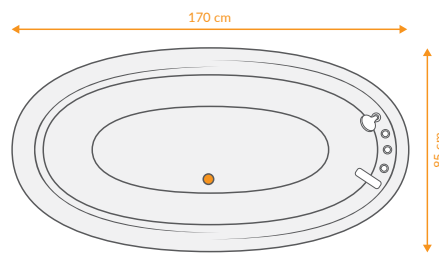

BA 118

BADAB CO.

DESCRIPTION

Qui quam, conem a volorro officia ecaeptatur acerum estiisquid moloruptati to eum sinveles que pa poria id quod et, is assincia quae vollabor modicideris alis ium con pra veni occum nonsed ea pelectus, tendel ide prati dolectur rae abo. Us maximus a as dus, ut voluptae doluptatia eliquam quodign iendam, ea et as autem vendaec uptiis sediciliqui torernam id maiost eatur

DATA

DIMENTION
170x85 -h67

ACCESSORIES

VOLUME
-

Mirror

TECHNICAL VIEW

Top View