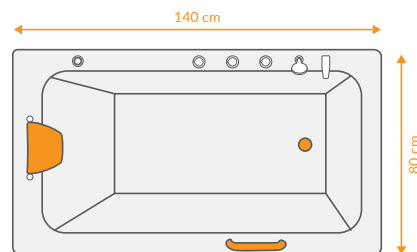

BA 113

BADAB CO.

DESCRIPTION

Qui quam, conem a volorro officia ecaeptatur acerum estiisquid moloruptati to eum sinveles que pa poria id quod et, is assincia quae vollabor modicideris alis ium con pra veni occum nonsed ea pelectus, tendel ide prati dolectur rae abo. Us maximus a as dus, ut voluptae doluptatia eliquam quodign iendam, ea et as autem vendaec uptiis sediciliqui torernam id maiost eatur

DATA

DIMENTION
140x80 -h58

ACCESSORIES

VOLUME
-

Mirror
Left & Right

TECHNICAL VIEW

Top View