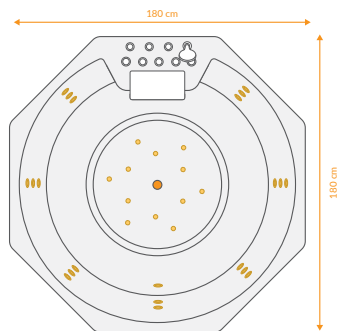

BA 402

BADAB CO.

DESCRIPTION

Qui quam, conem a volorro officia ecaeptatur acerum estiisquid moloruptati to eum sinveles que pa poria id quod et, is assincia quae vollabor modicideris alis ium con pra veni occum nonsed ea pelectus, tendel ide prati dolectur rae abo. Us maximus a as dus, ut voluptae doluptatia eliquam quodign iendam, ea et as autem vendaec uptiis sediciliqui torernam id maiost eatur

DATA

DIMENTION
180x180 -h105

ACCESSORIES
 VOLUME
 -

Mirror
Left & Right

TECHNICAL VIEW

Top View