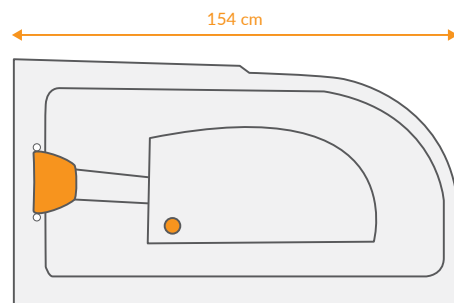

## DATA

 DIMENTION  
90x90 -h48

 ACCESSORIES  
 VOLUME  
 -

 Mirror  
-

## DATA

 DIMENTION  
164x80-h60

 ACCESSORIES  

 VOLUME  
-

 Mirror  
Left & Right

## DATA

 DIMENTION  
154x84 -h60

 ACCESSORIES  

 VOLUME  
-

 Mirror  
Right

## TECHNICAL VIEW

Real View

Top View

Front View