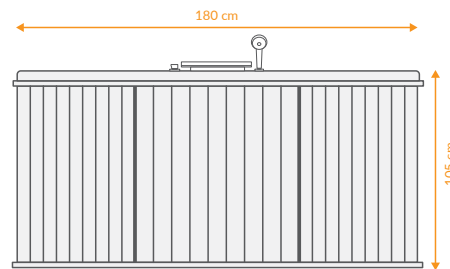

BA 402

BADAB CO.

DESCRIPTION

Qui quam, conem a volorro officia ecaeptatur acerum estiisquid moloruptati to eum sinveles que pa poria id quod et, is assincia quae vollabor modicideris alis ium con pra veni occum nonsed ea pelectus, tendel ide prati dolectur rae abo. Us maximus a as dus, ut voluptae doluptatia eliquam quodign iendam, ea et as autem vendaec uptiis sediciliqui torernam id maiost eatur

DATA

DIMENTION
180x180 -h105

ACCESSORIES
 VOLUME
 -

Mirror
Left & Right

TECHNICAL VIEW

Front View