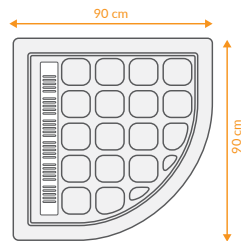

USH 90x90C

BADAB CO.

DESCRIPTION

Qui quam, conem a volorro officia ecaeptatur acerum estiisquid moloruptati to eum sinveles que pa poria id quod et, is assincia quae vollabor modicideris alis ium con pra veni occum nonsed ea pelectus, tendel ide prati dolectur rae abo. Us maximus a as dus, ut voluptae doluptatia eliquam quodign iendam, ea et as autem vendaec uptiis sediciliqui torernam id maiost eatur

DATA

DIMENTION
90X90

ACCESSORIES

VOLUME
-

Mirror
-

TECHNICAL VIEW

Top View