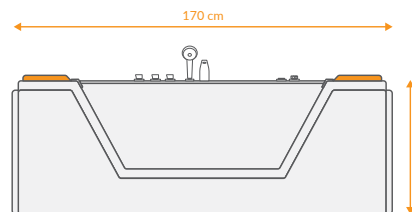

BA 310

BADAB CO.

DESCRIPTION

Qui quam, conem a volorro officia ecaeptatur acerum estiisquid moloruptati to eum sinveles que pa poria id quod et, is assincia quae vollabor modicideris alis ium con pra veni occum nonsed ea pelectus, tendel ide prati dolectur rae abo. Us maximus a as dus, ut voluptae doluptatia eliquam quodign iendam, ea et as autem vendaec uptiis sediciliqui torernam id maiost eatur

DATA

DIMENTION
170x80 -h65

ACCESSORIES

VOLUME
-

Mirror
Left & Right

TECHNICAL VIEW

Front View