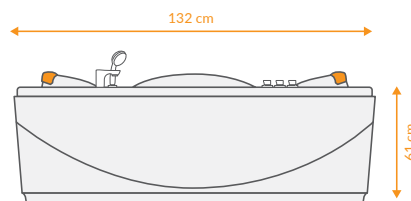

BA 202

BADAB CO.

DESCRIPTION

Qui quam, conem a volorro officia ecaeptatur acerum estisquid moloruptati to eum sinveles que pa poria id quod et, is assincia quae vollabor modicideris alis ium con pra veni occum nonsed ea pelectus, tendel ide prati dolectur rae abo. Us maximus a as dus, ut voluptae doluptatia eliquam quodign iendam, ea et as autem vendaec uptiis sediciliqui torernam id maiost eatur

DATA

DIMENTION
132x132 -h61

ACCESSORIES
 VOLUME
-

Mirror
-

TECHNICAL VIEW

Front View