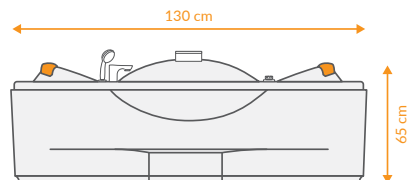

BA 203

BADAB CO.

DESCRIPTION

Qui quam, conem a volorro officia ecaeptatur acerum estiisquid moloruptati to eum sinveles que pa poria id quod et, is assincia quae vollabor modicideris alis ium con pra veni occum nonsed ea pelectus, tendel ide prati dolectur rae abo. Us maximus a as dus, ut voluptae doluptatia eliquam quodign iendam, ea et as autem vendaec uptiis sediciliqui torernam id maiost eatur

DATA

DIMENTION
130x130 -h65

ACCESSORIES
 VOLUME
 -

Mirror
-

TECHNICAL VIEW

Front View