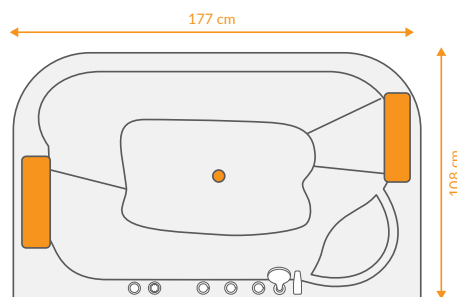

BA 304

BADAB CO.

DESCRIPTION

Qui quam, conem a volorro officia ecaeptatur acerum estiisquid moloruptati to eum sinveles que pa poria id quod et, is assincia quae vollabor modicideris alis ium con pra veni occum nonsed ea pelectus, tendel ide prati dolectur rae abo. Us maximus a as dus, ut voluptae doluptatia eliquam quodign iendam, ea et as autem vendaec uptiis sediciliqui torernam id maiost eatur

DATA

DIMENTION
177x108 -h62

ACCESSORIES

VOLUME
-

Mirror
Left & Right

TECHNICAL VIEW

Top View