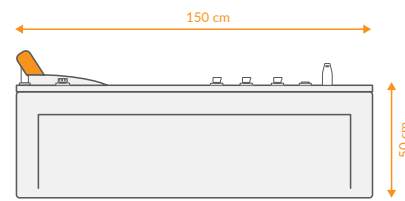

BA 110

BADAB CO.

DESCRIPTION

Qui quam, conem a volorro officia ecaeptatur acerum estiisquid moloruptati to eum sinveles que pa poria id quod et, is assincia quae vollabor modicideris alis ium con pra veni occum nonsed ea pelectus, tendel ide prati dolectur rae abo. Us maximus a as dus, ut voluptae doluptatia eliquam quodign iendam, ea et as autem vendaec uptiis sedciliqui torernam id maiost eatur

DATA

DIMENTION
150x70 -h50

ACCESSORIES

VOLUME
-

Mirror
Left & Right

TECHNICAL VIEW

Front View