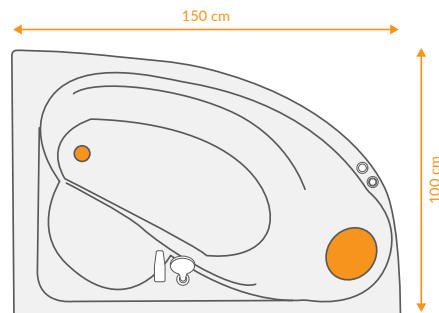

BA 207

BADAB CO.

DESCRIPTION

Qui quam, conem a volorro officia ecaeptatur acerum estiisquid moloruptati to eum sinveles que pa poria id quod et, is assincia quae vollabor modicideris alis ium con pra veni occum nonsed ea pelectus, tendel ide prati dolectur rae abo. Us maximus a as dus, ut voluptae doluptatia eliquam quodign iendam, ea et as autem vendaec uptiis sediciliqui torernam id maiost eatur

DATA

DIMENTION
150x100 -h53

ACCESSORIES

VOLUME
-

Mirror
Left & Right

TECHNICAL VIEW

Top View