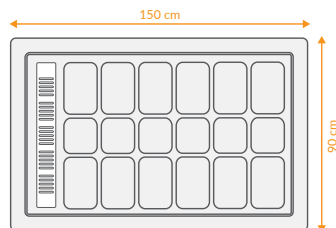

USH 150x90

BADAB CO.

DESCRIPTION

Qui quam, conem a volorro officia eceptatur acerum estisquid moloruptati to eum sinveles que pa poria id quod et, is assincia quae vollarbor modicideris alis ium con pra veni occum nonsed ea pelectus, tendel ide prati dolectur rae abo. Us maximus a as dus, ut voluptae doluptatia eliquam quodign iendam, ea et as autem vendaec uptiis sedciliqui torernam id maiost eatur

DATA

DIMENTION
150X90

ACCESSORIES

VOLUME
-

Mirror
-

TECHNICAL VIEW

Top View