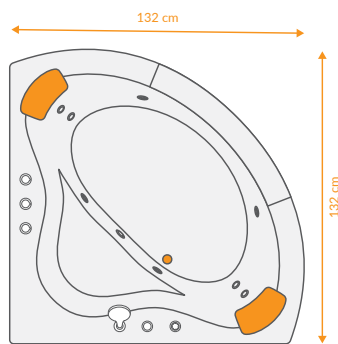

BA 208

BADAB CO.

DESCRIPTION

Qui quam, conem a volorro officia ecaeptatur acerum estiisquid moloruptati to eum sinveles que pa poria id quod et, is assincia quae vollabor modicideris alis ium con pra veni occum nonsed ea pelectus, tendel ide prati dolectur rae abo. Us maximus a as dus, ut voluptae doluptatia eliquam quodign iendam, ea et as autem vendaec uptiis sediciliqui torernam id maiost eatur

DATA

DIMENTION
132x132 -h61

ACCESSORIES

VOLUME
-

Mirror
-

TECHNICAL VIEW

Top View