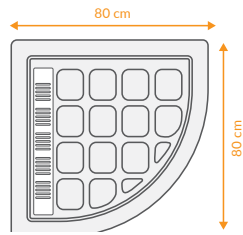

USH 80x80C

BADAB CO.

DESCRIPTION

Qui quam, conem a volorro officia ecaeptatur acerum estiisquid moloruptati to eum sinveles que pa poria id quod et, is assincia quae vollabor modicideris alis ium con pra veni occum nonsed ea pelectus, tendel ide prati dolectur rae abo. Us maximus a as dus, ut voluptae doluptatia eliquam quodign iendam, ea et as autem vendaec uptiis sediciliqui toernam id maiost eatur

DATA

DIMENTION
80X80

ACCESSORIES

VOLUME
-

Mirror
-

TECHNICAL VIEW

Top View