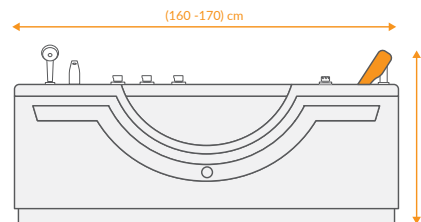

BA 105

BADAB CO.

DESCRIPTION

Qui quam, conem a volorro officia ecaeptatur acerum estiisquid moloruptati to eum sinveles que pa poria id quod et, is assincia quae vollabor modicideris alis ium con pra veni occum nonsed ea pelectus, tendel ide prati dolectur rae abo. Us maximus a as dus, ut voluptae doluptatia eliquam quodign iendam, ea et as autem vendaec uptiis sedciliqui torernam id maiost eatur

DATA

DIMENTION
(160-170)x80 -h65

ACCESSORIES

VOLUME
-

Mirror
Left & Right

TECHNICAL VIEW

Front View