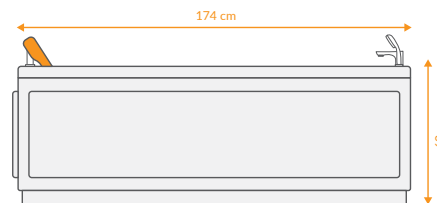

BA 307

BADAB CO.

DESCRIPTION

Qui quam, conem a volorro officia ecaeptatur acerum estiisquid moloruptati to eum sinveles que pa poria id quod et, is assincia quae vollabor modicideris alis ium con pra veni occum nonsed ea pelectus, tendel ide prati dolectur rae abo. Us maximus a as dus, ut voluptae doluptatia eliquam quodign iendam, ea et as autem vendaec uptiis sedciliqui torernam id maiost eatur

DATA

DIMENTION
174x120 -h62

ACCESSORIES

VOLUME
-

Mirror
Left & Right

TECHNICAL VIEW

Front View