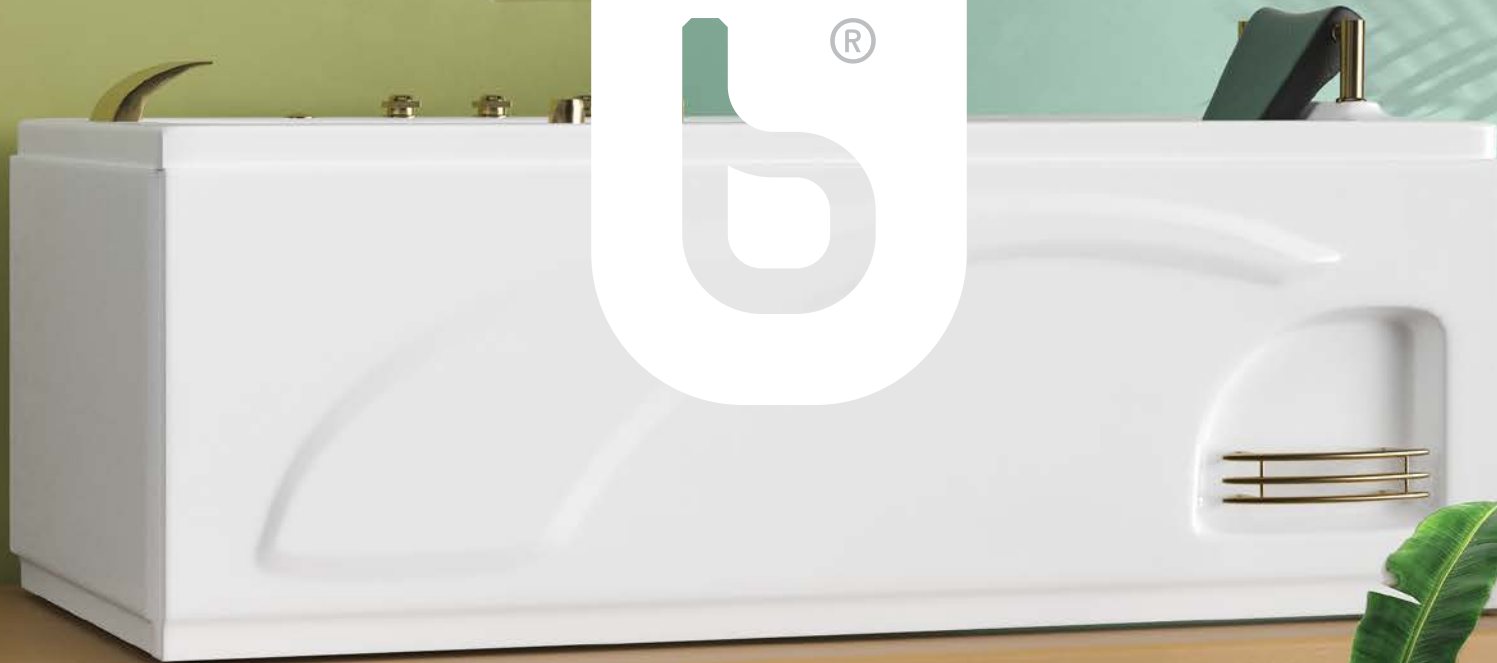

BATHTUB & WHIRLPOOL

20  
23

BADAB INDUSTRIAL GROUP HAS STARTED ITS ACTIVITY SINCE 1372 IN THE FIELD OF PRODUCING FIBERGLASS AND COMPOSITE PARTS IN KARAJ. CURRENTLY, THIS COMPANY IS PRODUCING ALL KINDS OF JACUZZIS, BATHTUBS, SHOWER ROOMS, SAUNA ROOMS, IN VERY DIVERSE MODELS AND IN SYNC WITH THE CURRENT MODELS OF THE WORLD, WITH PMMA/ABS/PMMA SHEETS AND FIBERGLASS REINFORCEMENT. THE PRODUCTS OF THIS COMPANY ARE DIVIDED INTO THE FOLLOWING TWO CATEGORIES IN TERMS OF PRODUCTION TECHNOLOGY: