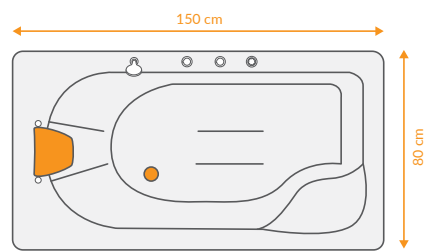

BA 108

BADAB CO.

DESCRIPTION

Qui quam, conem a volorro officia ecaeptatur acerum estisquid moloruptati to eum sinveles que pa poria id quod et, is assincia quae vollabor modicideris alis ium con pra veni occum nonsed ea pelectus, tendel ide prati dolectur rae abo. Us maximus a as dus, ut voluptae doluptatia eliquam quodign iendam, ea et as autem vendaec uptiis sedciliqui torernam id maiost eatur

DATA

DIMENTION
150x80 -h55

ACCESSORIES

VOLUME
-

Mirror
Left & Right

TECHNICAL VIEW

Top View