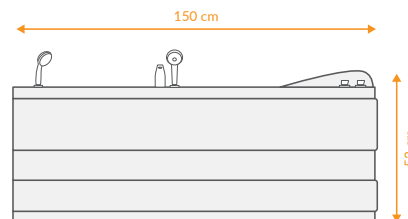

BA 207

BADAB CO.

DESCRIPTION

Qui quam, conem a volorro officia ecaeptatur acerum estiisquid moloruptati to eum sinveles que pa poria id quod et, is assincia quae vollabor modicideris alis ium con pra veni occum nonsed ea pelectus, tendel ide prati dolectur rae abo. Us maximus a as dus, ut voluptae doluptatia eliquam quodign iendam, ea et as autem vendaec uptiis sediciliqui torernam id maiost eatur

DATA

DIMENTION
150x100 -h53

ACCESSORIES

VOLUME
-

Mirror
Left & Right

TECHNICAL VIEW

Front View