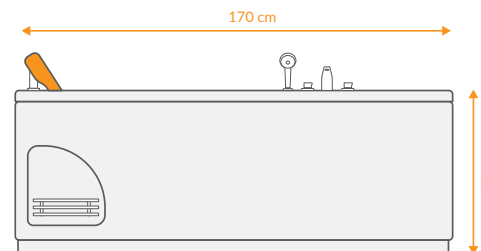

BA 112

BADAB CO.

DESCRIPTION

Qui quam, conem a volorro officia ecaeptatur acerum estiisquid moloruptati to eum sinveles que pa poria id quod et, is assincia quae vollabor modicideris alis ium con pra veni occum nonsed ea pelectus, tendel ide prati dolectur rae abo. Us maximus a as dus, ut voluptae doluptatia eliquam quodign iendam, ea et as autem vendaec uptiis sediciliqui torernam id maiost eatur

DATA

DIMENTION
170x80 -h62

ACCESSORIES

VOLUME
-

Mirror
Left & Right

TECHNICAL VIEW

Front View