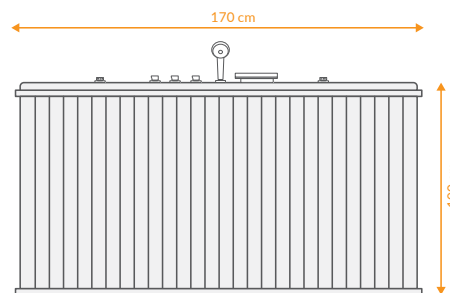

BA 401

BADAB CO.

DESCRIPTION

Qui quam, conem a volorro officia ecaeptatur acerum estiisquid moloruptati to eum sinveles que pa poria id quod et, is assincia quae vollabor modicideris alis ium con pra veni occum nonsed ea pelectus, tendel ide prati dolectur rae abo. Us maximus a as dus, ut voluptae doluptatia eliquam quodign iendam, ea et as autem vendaec uptiis sediciliqui torernam id maiost eatur

DATA

DIMENTION
170x170 -h100

ACCESSORIES
 VOLUME
 -

Mirror
Left & Right

TECHNICAL VIEW

Front View