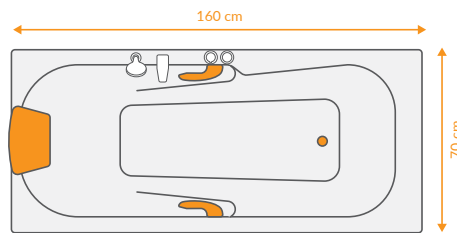

## DATA

 DIMENTION  
164x80-h60

 ACCESSORIES  

 VOLUME  
-

 Mirror  
Left & Right

## DATA

 DIMENTION  
160x70 -h50

 ACCESSORIES  

 VOLUME  
-

 Mirror  
Left & Right

## TECHNICAL VIEW

Real View

Top View

Front View