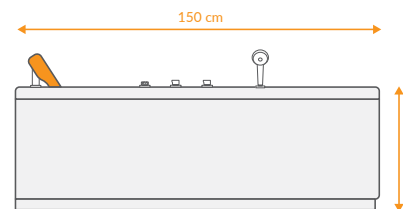

BA 108

BADAB CO.

DESCRIPTION

Qui quam, conem a volorro officia ecaeptatur acerum estisquid moloruptati to eum sinveles que pa poria id quod et, is assincia quae vollabor modicideris alis ium con pra veni occum nonsed ea pelectus, tendel ide prati dolectur rae abo. Us maximus a as dus, ut voluptae doluptatia eliquam quodign iendam, ea et as autem vendaec uptiis sedciliqui torernam id maiost eatur

DATA

DIMENTION
150x80 -h55

ACCESSORIES

VOLUME
-

Mirror
Left & Right

TECHNICAL VIEW

Front View