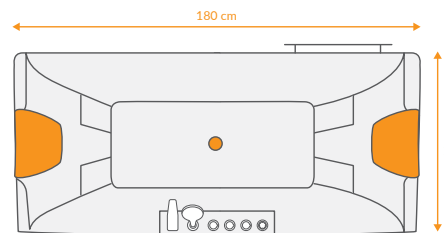

BA 302

BADAB CO.

DESCRIPTION

Qui quam, conem a volorro officia ecaeptatur acerum estiisquid moloruptati to eum sinveles que pa poria id quod et, is assincia quae vollabor modicideris alis ium con pra veni occum nonsed ea pelectus, tendel ide prati dolectur rae abo. Us maximus a as dus, ut voluptae doluptatia eliquam quodign iendam, ea et as autem vendaec uptiis sediciliqui torernam id maiost eatur

DATA

DIMENTION
180x80 -h67

ACCESSORIES

VOLUME
-

Mirror
Left & Right

TECHNICAL VIEW

Top View