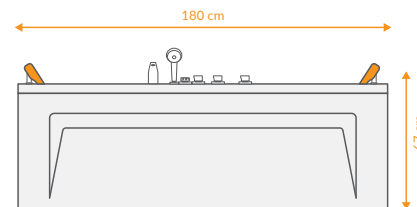

BA 305

BADAB CO.

DESCRIPTION

Qui quam, conem a volorro officia ecaeptatur acerum estiisquid moloruptati to eum sinveles que pa poria id quod et, is assincia quae vollabor modicideris alis ium con pra veni occum nonsed ea pelectus, tendel ide prati dolectur rae abo. Us maximus a as dus, ut voluptae doluptatia eliquam quodign iendam, ea et as autem vendaec uptiis sedciliqui torernam id maiost eatur

DATA

DIMENTION
180x80 -h67

ACCESSORIES

VOLUME
-

Mirror
Left & Right

TECHNICAL VIEW

Front View