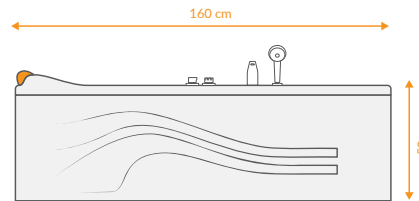

## DATA

 DIMENTION  
160x70 -h50

 ACCESSORIES  

 VOLUME  
-

 Mirror  
Left & Right

## TECHNICAL VIEW

Real View

Top View

Front View