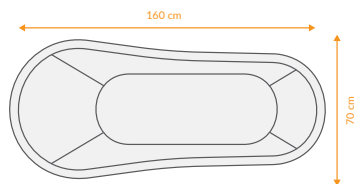

CLASSIC

BADAB CO.

DESCRIPTION

Qui quam, conem a volorro officia ecaeptatur acerum estiisquid moloruptati to eum sinveles que pa poria id quod et, is assincia quae vollabor modicideris alis ium con pra veni occum nonsed ea pelectus, tendel ide prati dolectur rae abo. Us maximus a as dus, ut voluptae doluptatia eliquam quodign iendam, ea et as autem vendaec uptiis sediciliqui torernam id maiost eatur

DATA

DIMENTION
160x70 -h70

ACCESSORIES

VOLUME
-

Mirror
-

TECHNICAL VIEW

Top View