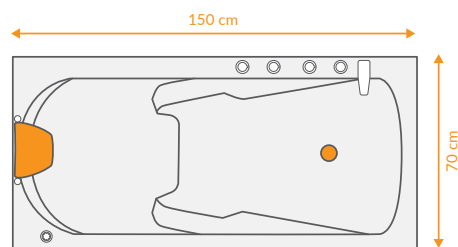

BA 110

BADAB CO.

DESCRIPTION

Qui quam, conem a volorro officia ecaeptatur acerum estiisquid moloruptati to eum sinveles que pa poria id quod et, is assincia quae vollabor modicideris alis ium con pra veni occum nonsed ea pelectus, tendel ide prati dolectur rae abo. Us maximus a as dus, ut voluptae doluptatia eliquam quodign iendam, ea et as autem vendaec uptiis sedciliqui torernam id maiost eatur

DATA

DIMENTION
150x70 -h50

ACCESSORIES

VOLUME
-

Mirror
Left & Right

TECHNICAL VIEW

Top View