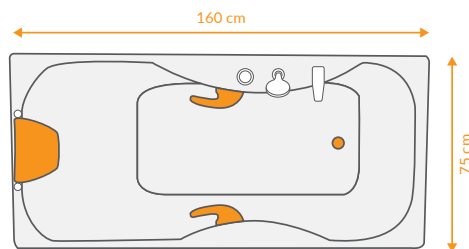

BA 111

BADAB CO.

DESCRIPTION

Qui quam, conem a volorro officia ecaeptatur acerum estisquid moloruptati to eum sinveles que pa poria id quod et, is assincia quae vollabor modicideris alis ium con pra veni occum nonsed ea pelectus, tendel ide prati dolectur rae abo. Us maximus a as dus, ut voluptae doluptatia eliquam quodign iendam, ea et as autem vendaec uptiis sediciliqui torernam id maiost eatur

DATA

DIMENTION
160x75 -h60

ACCESSORIES

VOLUME
-

Mirror
Left & Right

TECHNICAL VIEW

Top View