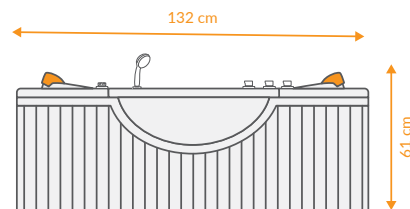

BA 208

BADAB CO.

DESCRIPTION

Qui quam, conem a volorro officia ecaeptatur acerum estiisquid moloruptati to eum sinveles que pa poria id quod et, is assincia quae vollabor modicideris alis ium con pra veni occum nonsed ea pelectus, tendel ide prati dolectur rae abo. Us maximus a as dus, ut voluptae doluptatia eliquam quodign iendam, ea et as autem vendaec uptiis sediciliqui torernam id maiost eatur

DATA

DIMENTION
132x132 -h61

ACCESSORIES

VOLUME
-

Mirror
-

TECHNICAL VIEW

Front View