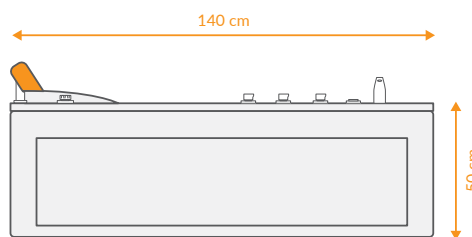

BA 116

BADAB CO.

DESCRIPTION

Qui quam, conem a volorro officia eceptatur acerum estiisquid moloruptati to eum sinveles que pa poria id quod et, is assincia quae vollabor modicideris alis ium con pra veni occum nonsed ea pelectus, tendel ide prati dolectur rae abo. Us maximus a as dus, ut voluptae doluptatia eliquam quodign iendam, ea et as autem vendaec uptiis sediciliqui torernam id maiost eatur

DATA

DIMENTION
140x70 -h50

ACCESSORIES

VOLUME
-

Mirror
Left & Right

TECHNICAL VIEW

Front View