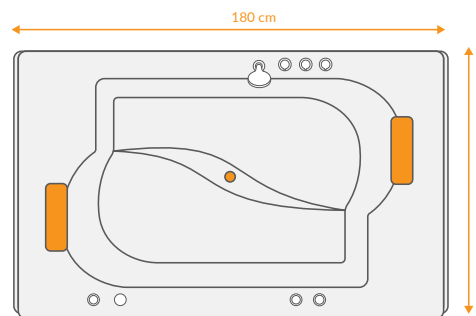

BA 309

BADAB CO.

DESCRIPTION

Qui quam, conem a volorro officia ecaeptatur acerum estiisquid moloruptati to eum sinveles que pa poria id quod et, is assincia quae vollabor modicideris alis ium con pra veni occum nonsed ea pelectus, tendel ide prati dolectur rae abo. Us maximus a as dus, ut voluptae doluptatia eliquam quodign iendam, ea et as autem vendaec uptiis sedciliqui torernam id maiost eatur

DATA

DIMENTION
180x110 -h58

ACCESSORIES

VOLUME
-

Mirror
Left & Right

TECHNICAL VIEW

Top View