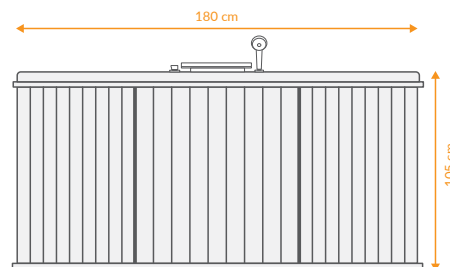

BA 402

BADAB CO.

DESCRIPTION

Qui quam, conem a volorro officia ecaeptatur acerum estiisquid moloruptati to eum sinveles que pa poria id quod et, is assincia quae vollabor modicideris alis ium con pra veni occum nonsed ea pelectus, tendel ide prati dolectur rae abo. Us maximus a as dus, ut voluptae doluptatia eliquam quodign iendam, ea et as autem vendaec uptiis sediciliqui torernam id maiost eatur

DATA

DIMENTION
180x180 -h105

ACCESSORIES
 VOLUME
 -

Mirror
Left & Right

TECHNICAL VIEW

Front View