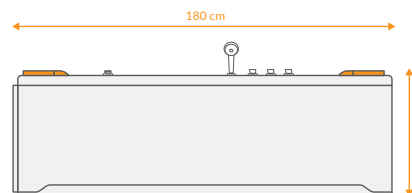

BA 309

BADAB CO.

DESCRIPTION

Qui quam, conem a volorro officia ecaeptatur acerum estiisquid moloruptati to eum sinveles que pa poria id quod et, is assincia quae vollabor modicideris alis ium con pra veni occum nonsed ea pelectus, tendel ide prati dolectur rae abo. Us maximus a as dus, ut voluptae doluptatia eliquam quodign iendam, ea et as autem vendaec uptiis sedciliqui torernam id maiost eatur

DATA

DIMENTION
180x110 -h58

ACCESSORIES

VOLUME
-

Mirror
Left & Right

TECHNICAL VIEW

Front View