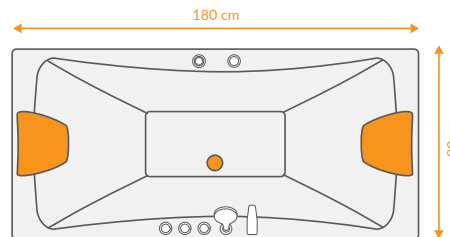

BA 305

BADAB CO.

DESCRIPTION

Qui quam, conem a volorro officia ecaeptatur acerum estiisquid moloruptati to eum sinveles que pa poria id quod et, is assincia quae vollabor modicideris alis ium con pra veni occum nonsed ea pelectus, tendel ide prati dolectur rae abo. Us maximus a as dus, ut voluptae doluptatia eliquam quodign iendam, ea et as autem vendaec uptiis sedciliqui torernam id maiost eatur

DATA

DIMENTION
180x80 -h67

ACCESSORIES

VOLUME
-

Mirror
Left & Right

TECHNICAL VIEW

Top View