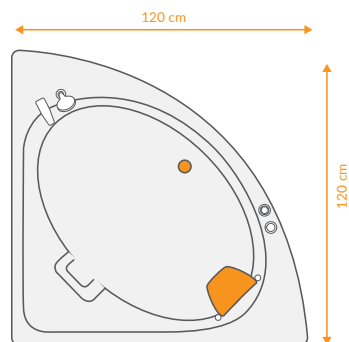

BA 204

BADAB CO.

DESCRIPTION

Qui quam, conem a volorro officia ecaeptatur acerum estiisquid moloruptati to eum sinveles que pa poria id quod et, is assincia quae vollabor modicideris alis ium con pra veni occum nonsed ea pelectus, tendel ide prati dolectur rae abo. Us maximus a as dus, ut voluptae doluptatia eliquam quodign iendam, ea et as autem vendaec uptiis sediciliqui torernam id maiost eatur

DATA

DIMENTION
120x120 -h55

ACCESSORIES

VOLUME
-

Mirror
-

TECHNICAL VIEW

Top View