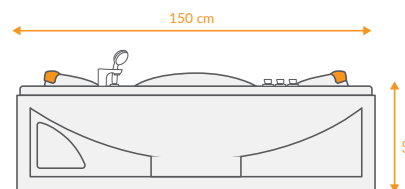

BA 201

BADAB CO.

DESCRIPTION

Qui quam, conem a volorro officia ecaeptatur acerum estiisquid moloruptati to eum sinveles que pa poria id quod et, is assincia quae vollabor modicideris alis ium con pra veni occum nonsed ea pelectus, tendel ide prati dolectur rae abo. Us maximus a as dus, ut voluptae doluptatia eliquam quodign iendam, ea et as autem vendaec uptiis sedciliqui torernam id maiost eatur

DATA

DIMENTION
150x150 -h69

ACCESSORIES

VOLUME
-

Mirror
-

TECHNICAL VIEW

Front View