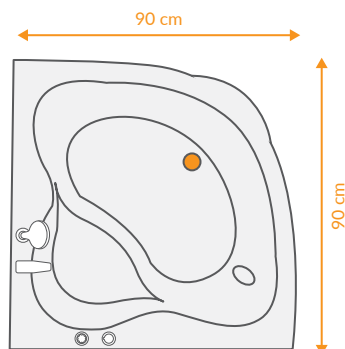

## DATA

 DIMENTION  
120x70 - h52

 ACCESSORIES  

 VOLUME  
-

 Mirror  
Left & Right

## DATA

 DIMENTION  
90x90 -h48

 ACCESSORIES  
 VOLUME  
 -

 Mirror  
-

## TECHNICAL VIEW

Real View

Top View

Front View

## DATA

 DIMENTION  
164x80-h60

 ACCESSORIES  

 VOLUME  
-

 Mirror  
Left & Right