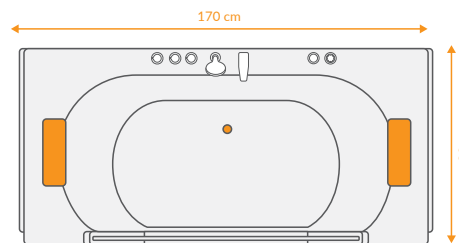

BA 310

BADAB CO.

DESCRIPTION

Qui quam, conem a volorro officia ecaeptatur acerum estiisquid moloruptati to eum sinveles que pa poria id quod et, is assincia quae vollabor modicideris alis ium con pra veni occum nonsed ea pelectus, tendel ide prati dolectur rae abo. Us maximus a as dus, ut voluptae doluptatia eliquam quodign iendam, ea et as autem vendaec uptiis sediciliqui torernam id maiost eatur

DATA

DIMENTION
170x80 -h65

ACCESSORIES

VOLUME
-

Mirror
Left & Right

TECHNICAL VIEW

Top View