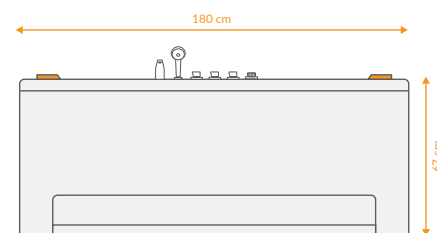

BA 302

BADAB CO.

DESCRIPTION

Qui quam, conem a volorro officia ecaeptatur acerum estiisquid moloruptati to eum sinveles que pa poria id quod et, is assincia quae vollabor modicideris alis ium con pra veni occum nonsed ea pelectus, tendel ide prati dolectur rae abo. Us maximus a as dus, ut voluptae doluptatia eliquam quodign iendam, ea et as autem vendaec uptiis sediciliqui torernam id maiost eatur

DATA

DIMENTION
180x80 -h67

ACCESSORIES

VOLUME
-

Mirror
Left & Right

TECHNICAL VIEW

Front View