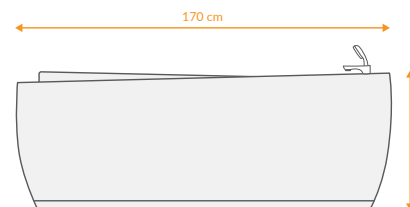

BA 118

BADAB CO.

DESCRIPTION

Qui quam, conem a volorro officia ecaeptatur acerum estiisquid moloruptati to eum sinveles que pa poria id quod et, is assincia quae vollabor modicideris alis ium con pra veni occum nonsed ea pelectus, tendel ide prati dolectur rae abo. Us maximus a as dus, ut voluptae doluptatia eliquam quodign iendam, ea et as autem vendaec uptiis sediciliqui torernam id maiost eatur

DATA

DIMENTION
170x85 -h67

ACCESSORIES

VOLUME
-

Mirror

TECHNICAL VIEW

Front View