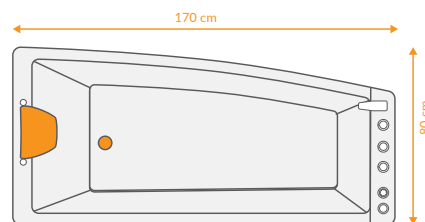

BA 117

BADAB CO.

DESCRIPTION

Qui quam, conem a volorro officia ecaeptatur acerum estiisquid moloruptati to eum sinveles que pa poria id quod et, is assincia quae vollabor modicideris alis ium con pra veni occum nonsed ea pelectus, tendel ide prati dolectur rae abo. Us maximus a as dus, ut voluptae doluptatia eliquam quodign iendam, ea et as autem vendaec uptiis sediciliqui torernam id maiost eatur

DATA

DIMENTION
170.x80 -h62

ACCESSORIES

VOLUME
-

Mirror
Left

TECHNICAL VIEW

Top View