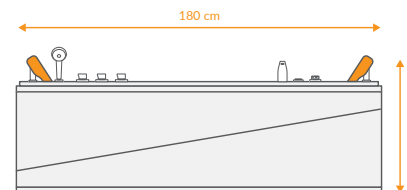

BA 306

BADAB CO.

DESCRIPTION

Qui quam, conem a volorro officia ecaeptatur acerum estiisquid moloruptati to eum sinveles que pa poria id quod et, is assincia quae vollabor modicideris alis ium con pra veni occum nonsed ea pelectus, tendel ide prati dolectur rae abo. Us maximus a as dus, ut voluptae doluptatia eliquam quodign iendam, ea et as autem vendaec uptiis sedciliqui torernam id maiost eatur

DATA

DIMENTION
180x80 -h62

ACCESSORIES

VOLUME
-

Mirror
Left & Right

TECHNICAL VIEW

Front View