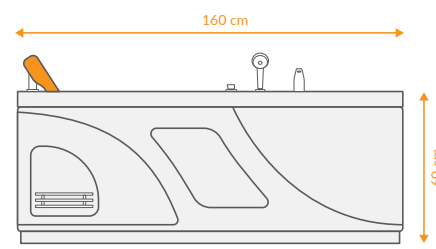

BA 111

BADAB CO.

DESCRIPTION

Qui quam, conem a volorro officia ecaeptatur acerum estisquid moloruptati to eum sinveles que pa poria id quod et, is assincia quae vollabor modicideris alis ium con pra veni occum nonsed ea pelectus, tendel ide prati dolectur rae abo. Us maximus a as dus, ut voluptae doluptatia eliquam quodign iendam, ea et as autem vendaec uptiis sediciliqui torernam id maiost eatur

DATA

DIMENTION
160x75 -h60

ACCESSORIES

VOLUME
-

Mirror
Left & Right

TECHNICAL VIEW

Front View