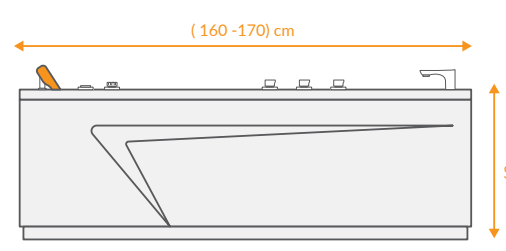

BA 115

BADAB CO.

DESCRIPTION

Qui quam, conem a volorro officia ecaeptatur acerum estiisquid moloruptati to eum sinveles que pa poria id quod et, is assincia quae vollabor modicideris alis ium con pra veni occum nonsed ea pelectus, tendel ide prati dolectur rae abo. Us maximus a as dus, ut voluptae doluptatia eliquam quodign iendam, ea et as autem vendaec uptiis sedciliqui torernam id maiost eatur

DATA

DIMENTION
(170-160)x80 -h62

ACCESSORIES

VOLUME
-

Mirror
Left & Right

TECHNICAL VIEW

Front View