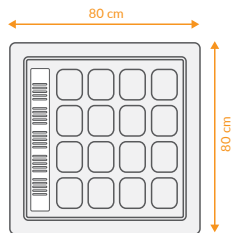

USH 80x80

BADAB CO.

DESCRIPTION

Qui quam, conem a volorro officia ecaeptatur acerum estiisquid moloruptati to eum sinveles que pa poria id quod et, is assincia quae vollabor modicideris alis ium con pra veni occum nonsed ea pelectus, tendel ide prati dolectur rae abo. Us maximus a as dus, ut voluptae doluptatia eliquam quodign iendam, ea et as autem vendaec uptiis sediciliqui toernam id maiost eatur

DATA

DIMENTION
80X80

ACCESSORIES

VOLUME
-

Mirror
-

TECHNICAL VIEW

Top View