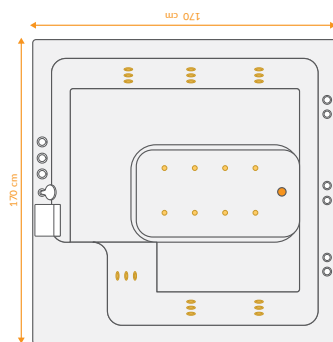

BA 401

BADAB CO.

DESCRIPTION

Qui quam, conem a volorro officia ecaeptatur acerum estiisquid moloruptati to eum sinveles que pa poria id quod et, is assincia quae vollabor modicideris alis ium con pra veni occum nonsed ea pelectus, tendel ide prati dolectur rae abo. Us maximus a as dus, ut voluptae doluptatia eliquam quodiam iendam, ea et as autem vendaec uptiis sediciliqui torernam id maiost eatur

DATA

DIMENTION
170x170 -h100

ACCESSORIES
 VOLUME
 -

Mirror
Left & Right

TECHNICAL VIEW

Top View