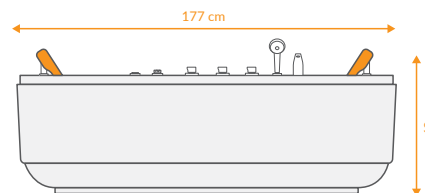

BA 304

BADAB CO.

DESCRIPTION

Qui quam, conem a volorro officia ecaeptatur acerum estiisquid moloruptati to eum sinveles que pa poria id quod et, is assincia quae vollabor modicideris alis ium con pra veni occum nonsed ea pelectus, tendel ide prati dolectur rae abo. Us maximus a as dus, ut voluptae doluptatia eliquam quodign iendam, ea et as autem vendaec uptiis sediciliqui torernam id maiost eatur

DATA

DIMENTION
177x108 -h62

ACCESSORIES

VOLUME
-

Mirror
Left & Right

TECHNICAL VIEW

Front View