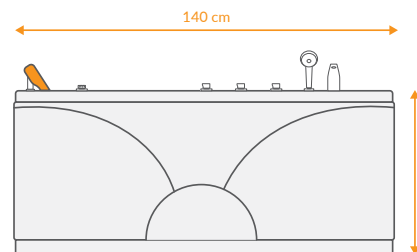

BA 113

BADAB CO.

DESCRIPTION

Qui quam, conem a volorro officia ecaeptatur acerum estiisquid moloruptati to eum sinveles que pa poria id quod et, is assincia quae vollabor modicideris alis ium con pra veni occum nonsed ea pelectus, tendel ide prati dolectur rae abo. Us maximus a as dus, ut voluptae doluptatia eliquam quodign iendam, ea et as autem vendaec uptiis sediciliqui torernam id maiost eatur

DATA

DIMENTION
140x80 -h58

ACCESSORIES

VOLUME
-

Mirror
Left & Right

TECHNICAL VIEW

Front View