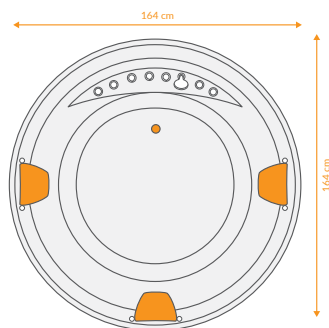

BA 303

BADAB CO.

DESCRIPTION

Qui quam, conem a volorro officia ecaeptatur acerum estiisquid moloruptati to eum sinveles que pa poria id quod et, is assincia quae vollabor modicideris alis ium con pra veni occum nonsed ea pelectus, tendel ide prati dolectur rae abo. Us maximus a as dus, ut voluptae doluptatia eliquam quodigm iendam, ea et as autem vendaec uptiis sediciliqui torernam id maiost eatur

DATA

DIMENTION
164x164 -h230

ACCESSORIES

VOLUME
-

Mirror
-

TECHNICAL VIEW

Top View