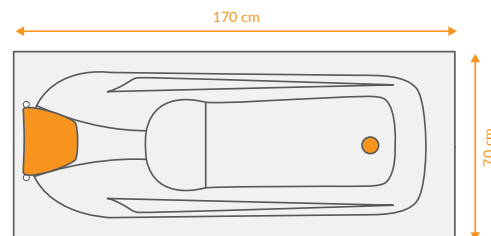

## DATA

 DIMENTION  
170x70 -h50

 ACCESSORIES  

 VOLUME  
-

 Mirror  
Left & Right

## TECHNICAL VIEW

Real View

Top View

Front View